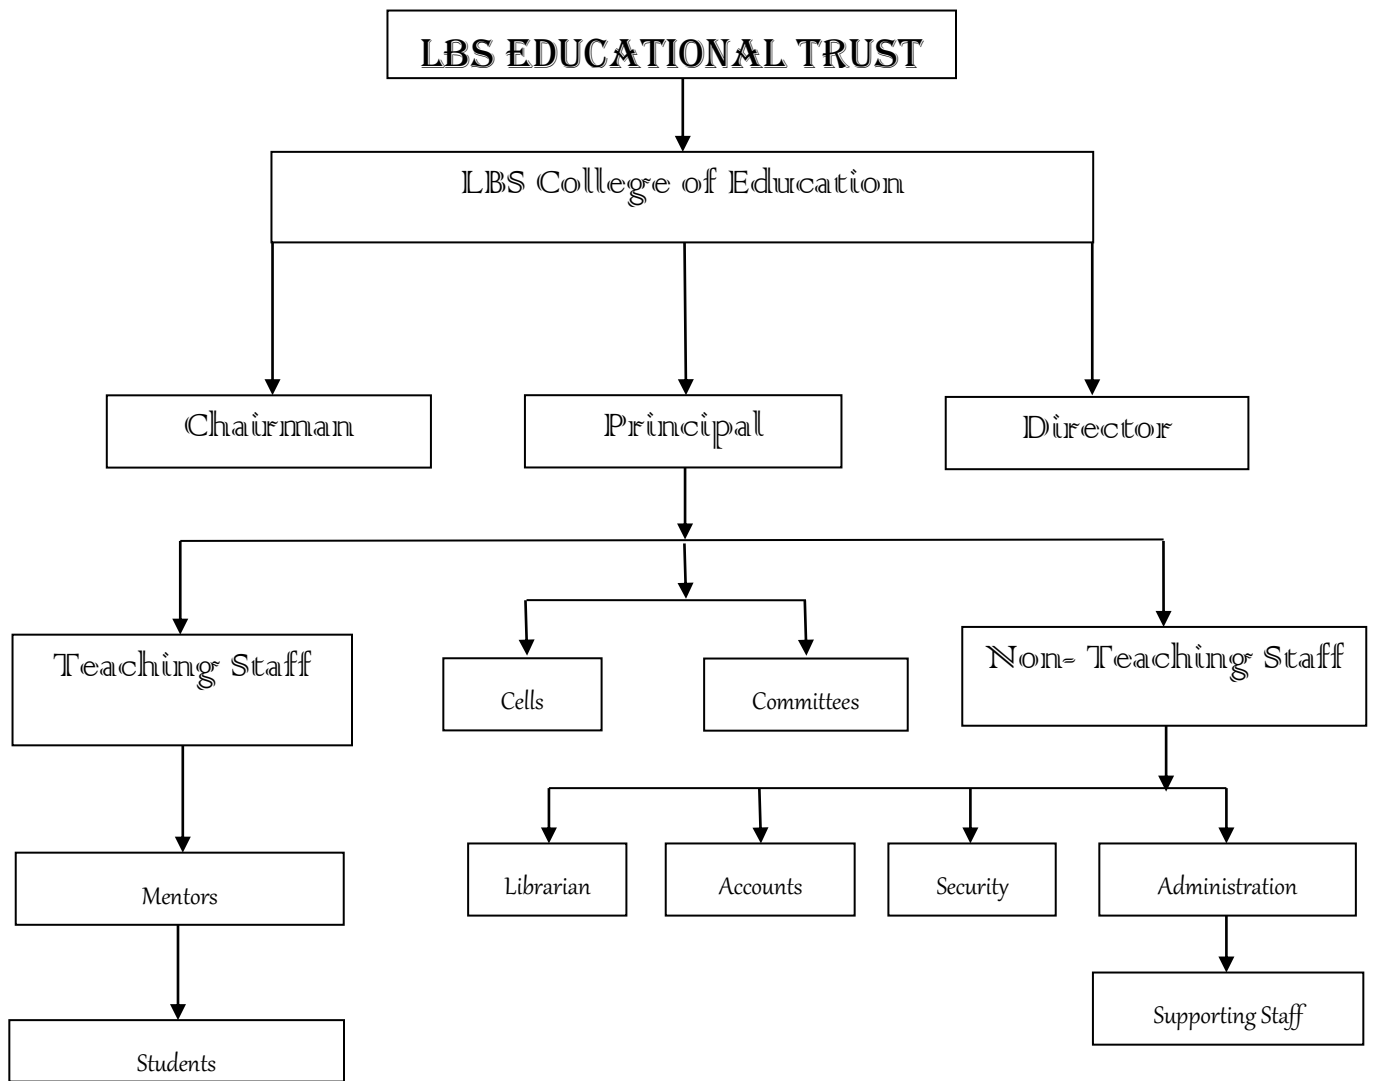

By Bala

Principal
Lal Bahadur Shastri
College of Education
Rajbagh, Kathua